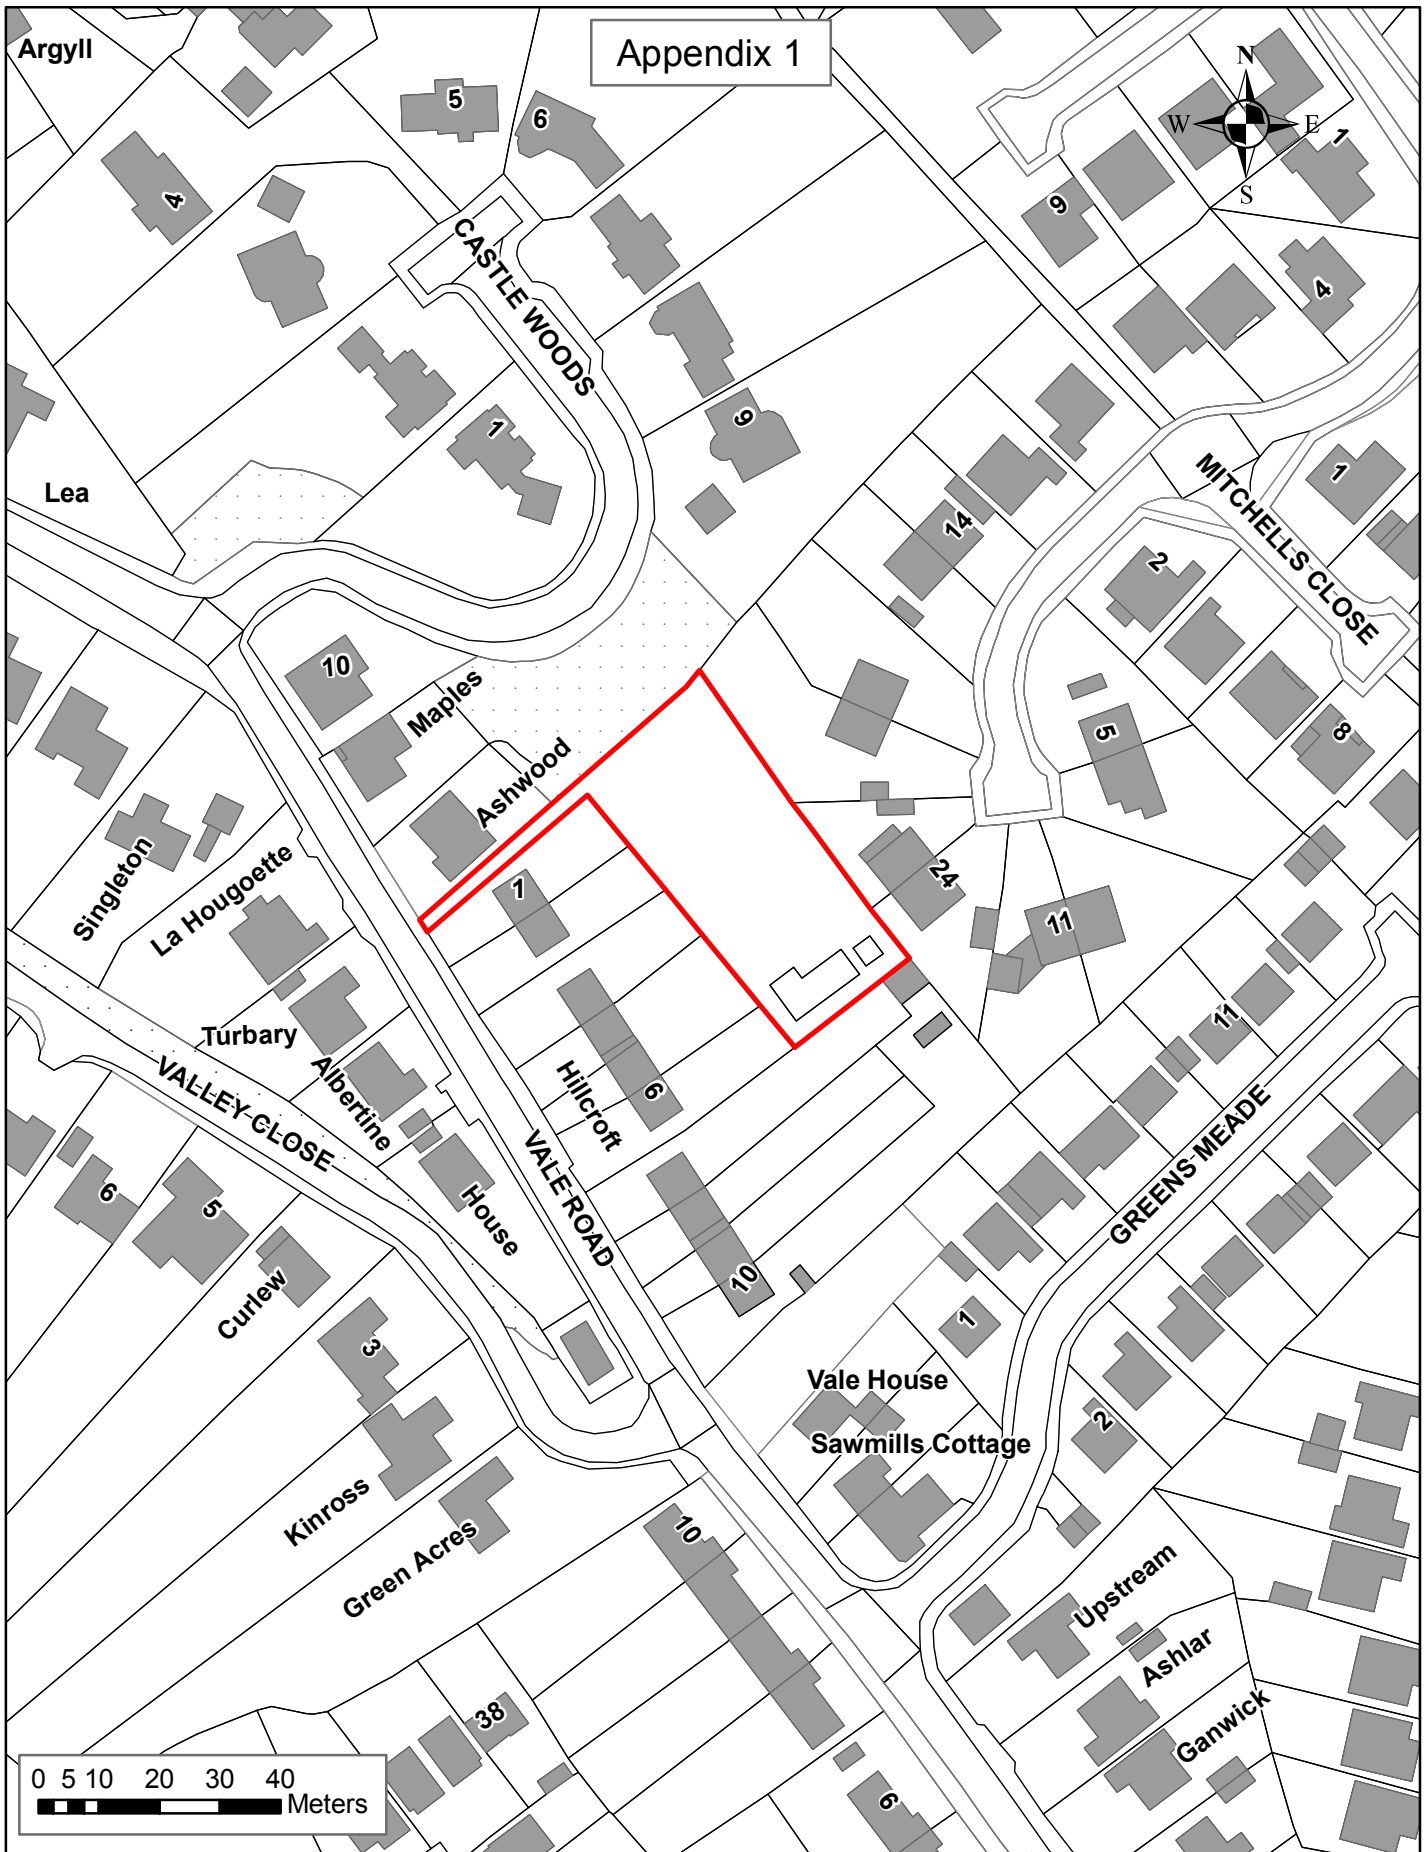

Appendix 1

Title: <b>Woodfalls - Vale Road Allotments</b>		Crown copyright and database rights 2011 Ordnance Survey 100049050	
Date:	September 2011	Dr Carlton Brand BA MSc EngD Corporate Director, Resources Telephone 0300 456 0100	 Where everybody matters
Scale:	1:1250		
-		-	